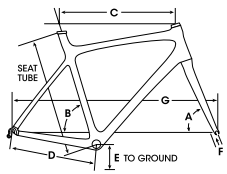

Geometrie

MADONE