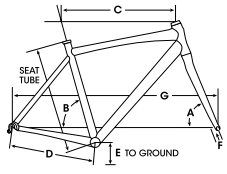

2 SERIES, 1 SERIES, PILOT